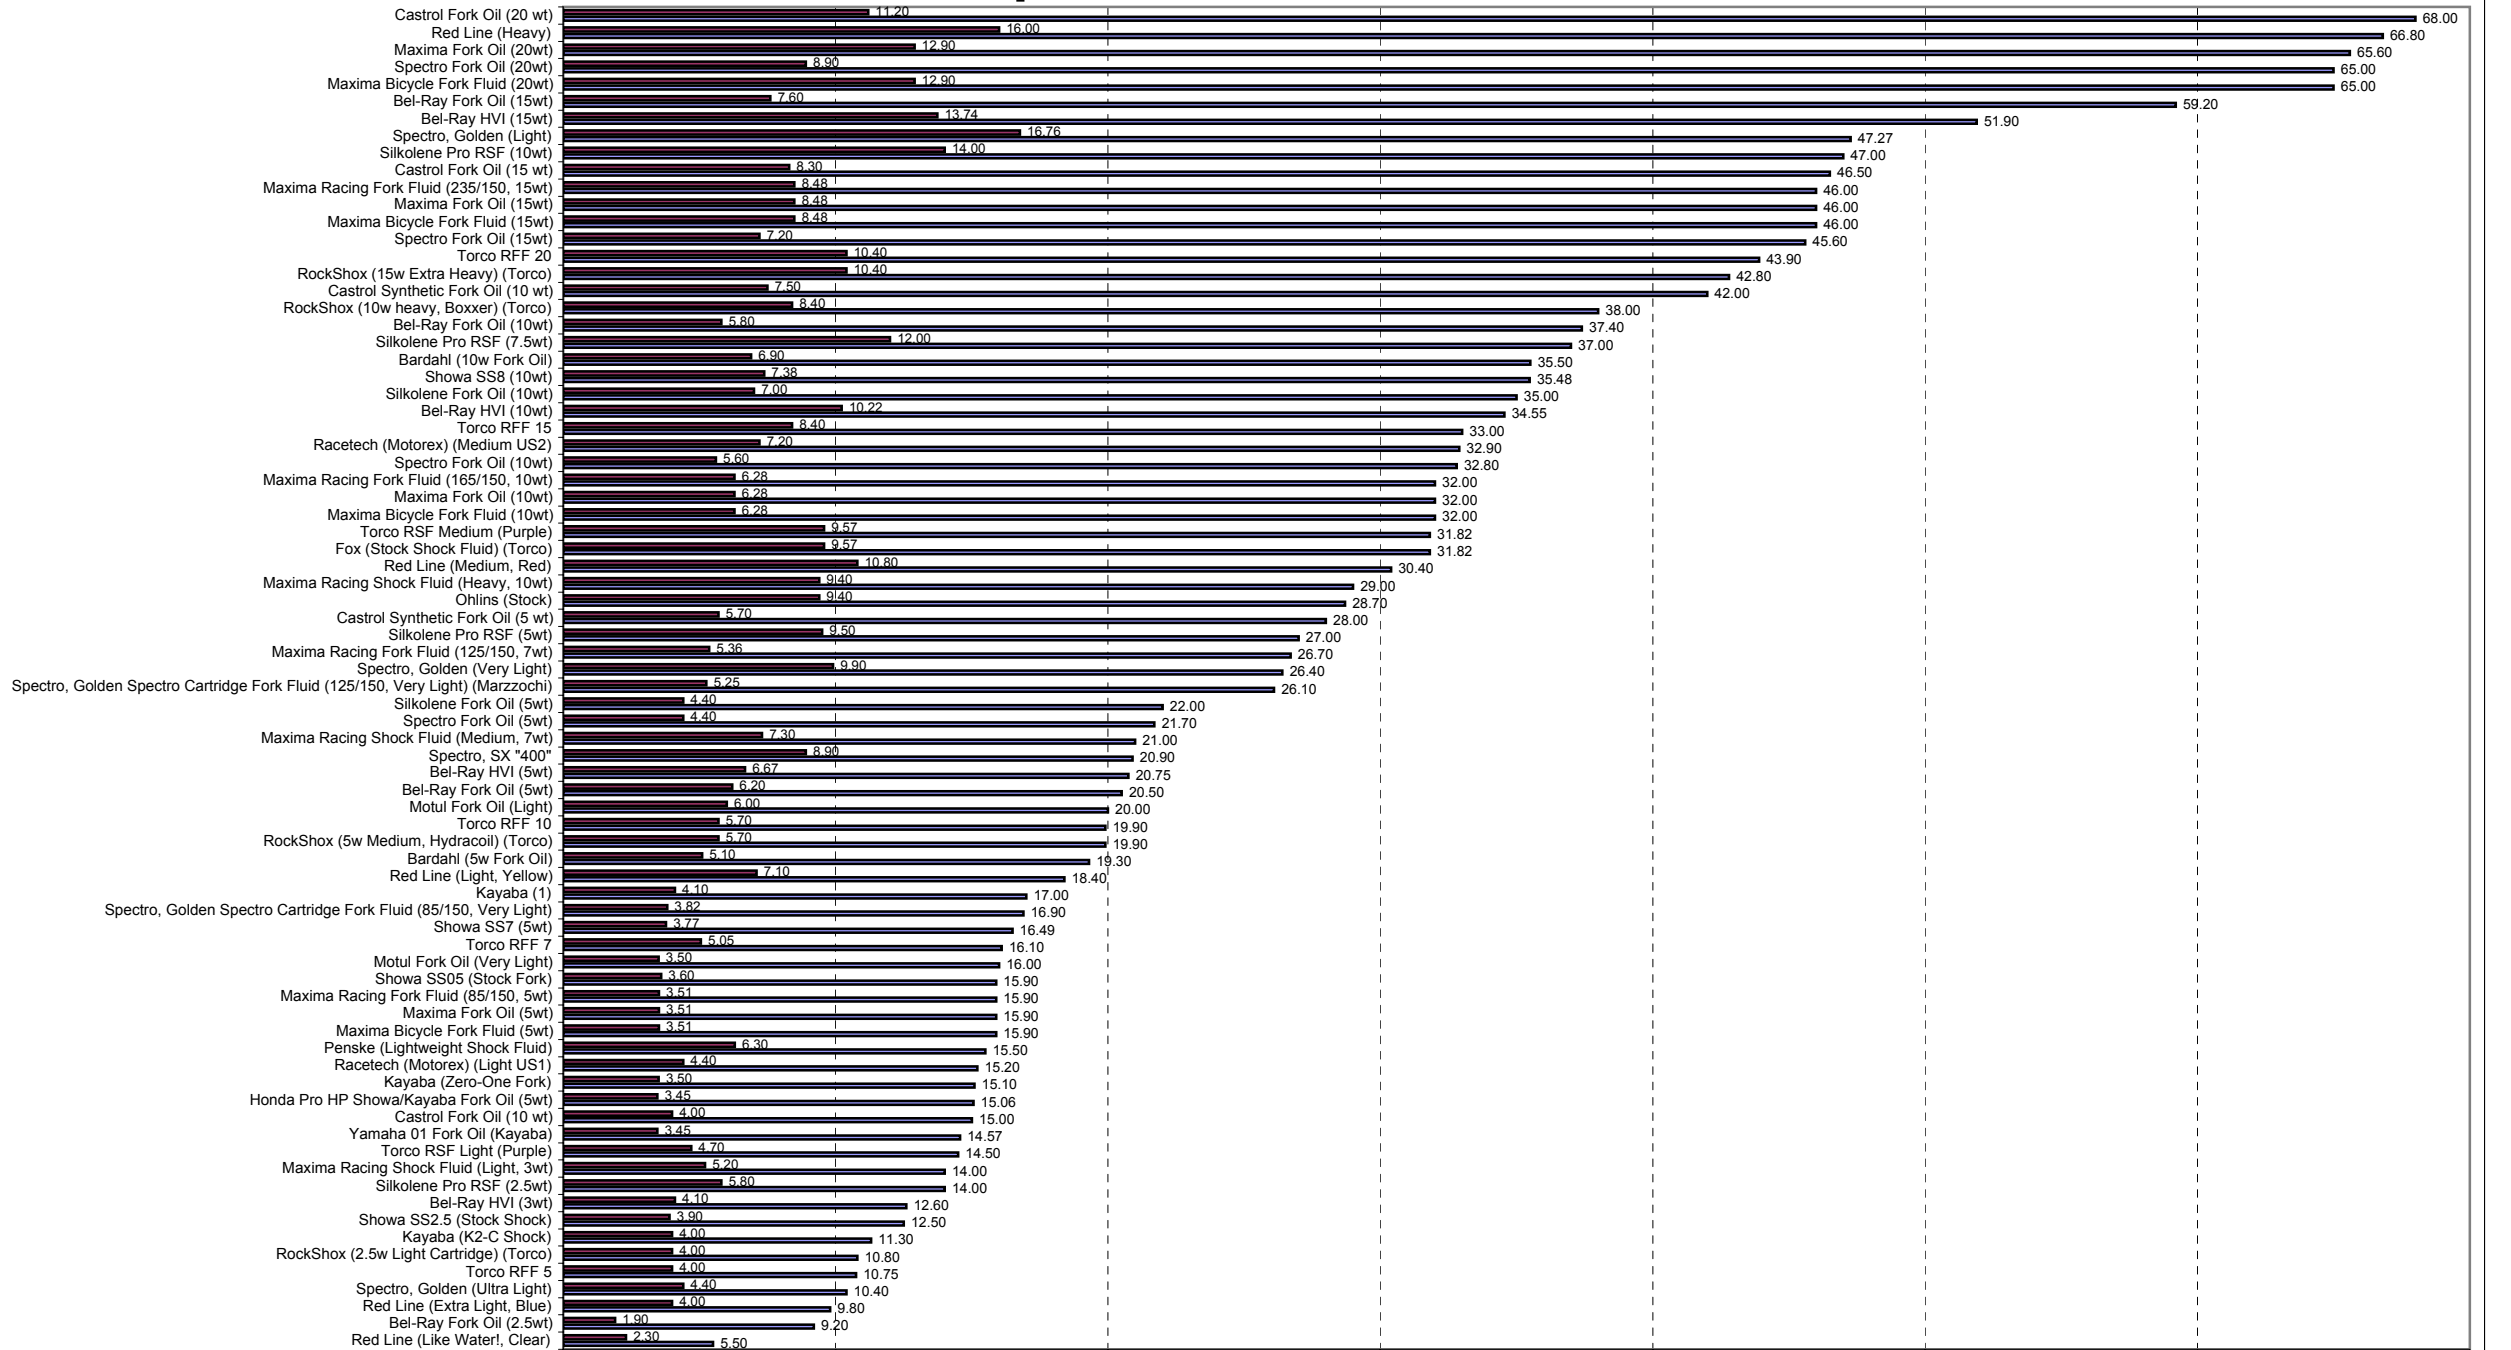

# Suspension Oil Chart

Brand

Viscosity (cSt)

@40C

@100C